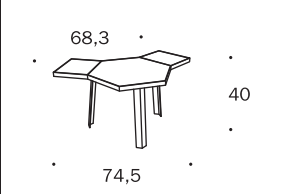

lady bug

sizes