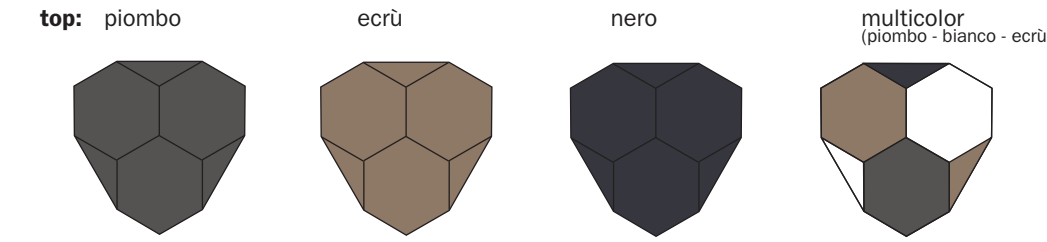

the bugs family design Patricia Urquiola

top lastre di ceramica déchirer collection, texture decor - déchirer collection ceramic slabs, decor texture
structure ferro verniciato colore grigio scuro o effetto corten - painted iron dark grey colour or corten effect

king bug

sizes

colours

structure finishing:
dark grey

corten dark grey

corten

corten dark grey

lady bug

sizes

colours

structure finishing:

tutte le varianti cromatiche dei top sono disponibili sia con struttura dark grey che corten
 all top versions are available with both dark grey or corten structure finishing